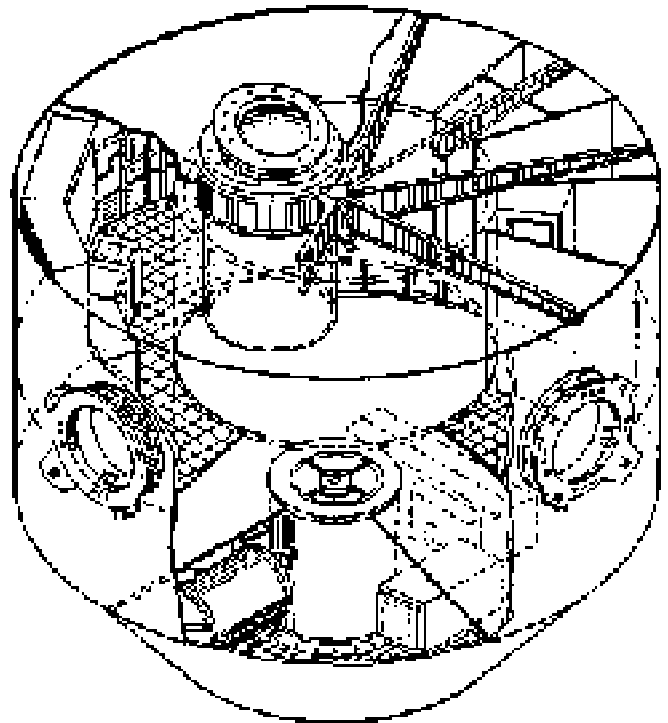

Aft Cargo Carrier:
an early design of a
module that would
ride into space below
the External Tank

TransHab: an aborted
NASA project for an
inflatable same size
Mars Hab to ride in a
Shuttle Payload Bay

Mars Society Australia
will test the **bi-conic**
hab shape proposed in
some Mission schemes