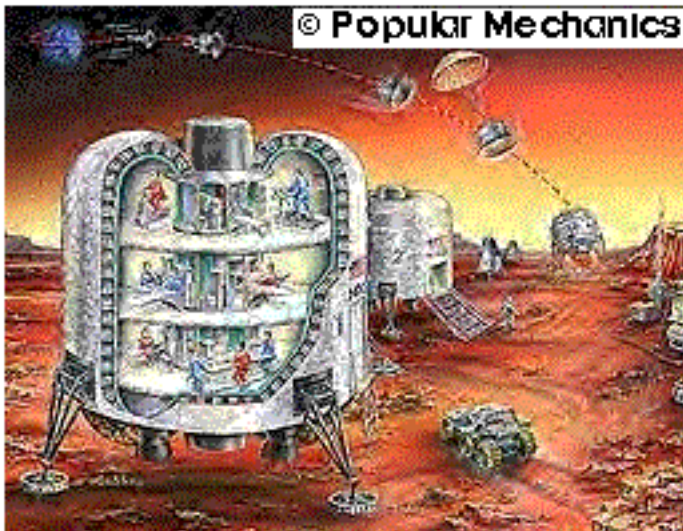

Aft Cargo Carrier:
an early design of a
module that would
ride into space below
the External Tank

TransHab: an aborted
NASA project for an
inflatable same size
Mars Hab to ride in a
Shuttle Payload Bay

Mars Society Australia
will test the **bi-conic**
hab shape proposed in
some Mission schemes